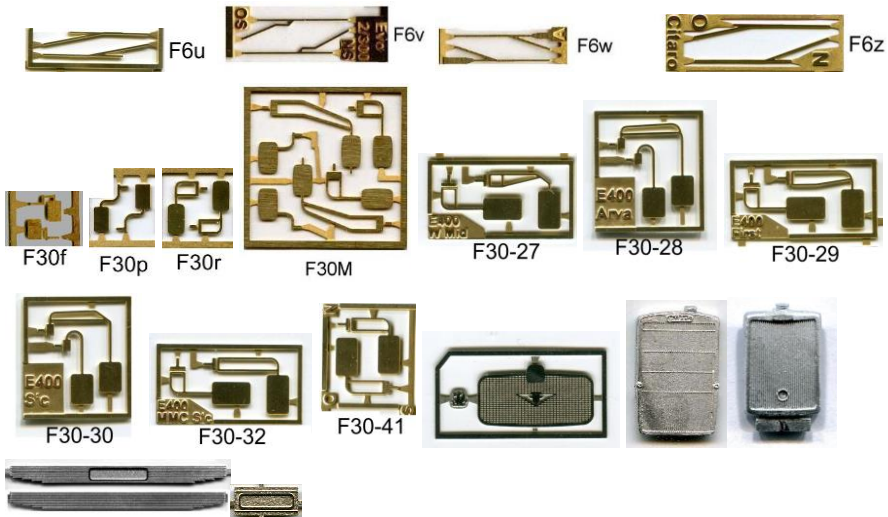

NEW ITEMS

Windscreen wipers, single arm. Etched brass:

F6u Optare Solo. **F6v** Enviro 200/300 (pre MMC). **F6w** Enviro 400 (incl MMC) & Wright top-mounted (double & single deck), **F6z** Mercedes Citaro **50p a pair plus L sae**

Driving mirrors. Etched brass:

F30f ECW **Pack of 3 pairs £1.20 plus L sae**
F30p Plaxton Pointer. **F30r** Plaxton Beaver 2..... **Pack of 2 pairs £1.20 plus L sae**
F30M Modern types, single-deckers..... **Pack of 3 pairs (2 styles) £2.00 plus L sae**
 Enviro 400 Classic (**F30-27** West Midlands Travel, **F30-28** Arriva, **F30-29** First, **F30-30** Stagecoach). Enviro 400 MMC (**F30-32** Stagecoach). **F30-41** Optare Solo SR.
 **£1.20 per pair plus L sae**

Duple Midland/Willowbrook Bedford service bus grille with integral Bedford badge at top centre of grille. Etched nickel silver **£1.50 plus L sae**
Leyland PD/PS series radiator, without number plate. White metal casting.....
 **£1.50 plus L sae**
Tilling-Stevens radiator, c1950. White metal casting **£1.50 plus L sae**
Foden bumper, with or without number plate. Etched nickel silver. **£1.20 plus L sae**
Duple Dominant II grille destination panel. Etched nickel silver. **80p plus L sae**
 **Free when ordered with detailing set for B-T model**

6mm Scale

- Leyland BMMO grille - plain..... £2.50 plus L sae
- 6F30a Driving mirrors - round Pack of 3 pairs £2.20 plus L sae
- 6F30d Driving mirrors - oblong (earlier squared corners).....
..... Pack of 3 pairs £2.20 plus L sae