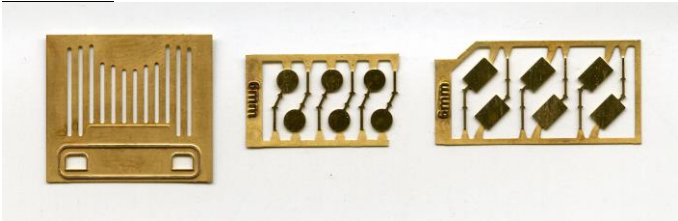

6mm Scale

- Leyland BMMO grille - plain..... £2.50 plus L sae
- 6F30a Driving mirrors - round ..... Pack of 3 pairs £2.20 plus L sae
- 6F30d Driving mirrors - oblong (earlier squared corners).....
  ..... Pack of 3 pairs £2.20 plus L sae