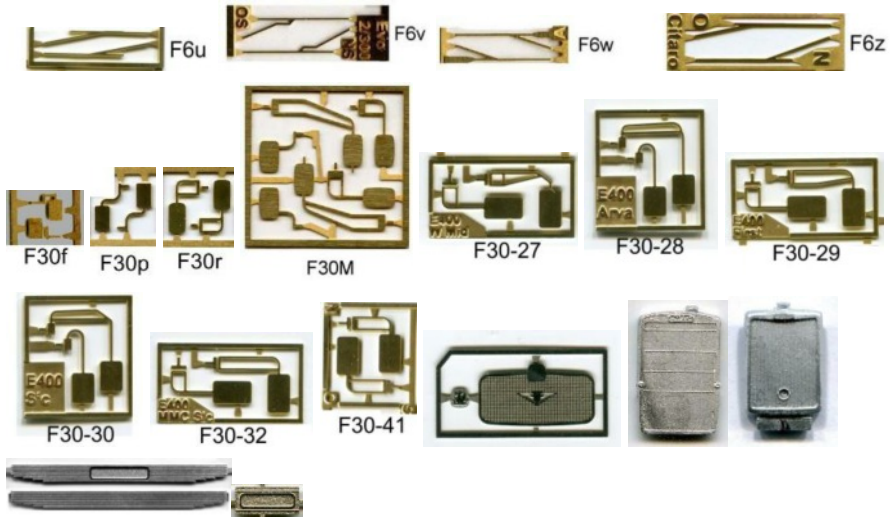

Driving mirrors. Etched brass:

F30f ECW **Pack of 3 pairs £1.20 plus L sae**

F30p Plaxton Pointer. **F30r** Plaxton Beaver 2 **Pack of 2 pairs £1.20 plus L sae**

F30M Modern types, single-deckers **Pack of 3 pairs (2 styles) £2.00 plus L sae**

Enviro 400 Classic (**F30-27** West Midlands Travel, **F30-28** Arriva, **F30-29** First, **F30-30**

Stagecoach). Enviro 400 MMC (**F30-32** Stagecoach). **F30-41** Optare Solo SR.

..... **£1.20 per pair plus L sae**