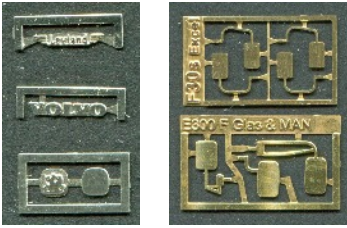

4mm Scale

Manufacturer Badges

Now available in etched nickel silver are:

Leyland & “winged” name for Midland Red bonnets,

Volvo name for LBC Duple Caribbean and others,

Bedford badge (two-layer) .....80p each plus L sae

Driving Mirrors

F30s Optare Excel ..... 2 sets, £1.20 plus L sae

F30-40 alternative set for Enviro 300 Classic .....£1.20 plus L sae