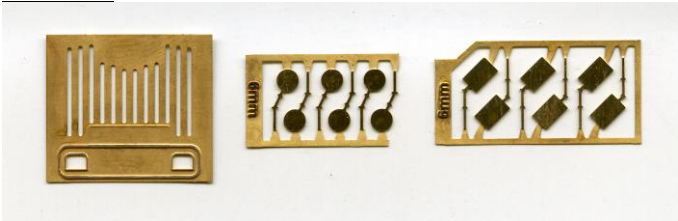

NEW ITEMS

Windscreen wipers, single arm. Etched brass:

F6u Optare Solo. **F6v** Enviro 200/300 (pre MMC). **F6w** Enviro 400 (incl MMC) & Wright top-mounted (double & single deck), **F6z** Mercedes Citaro**50p a pair plus L sae**

Driving mirrors. Etched brass:

F30f ECW**Pack of 3 pairs £1.20 plus L sae**
F30p Plaxton Pointer. **F30r** Plaxton Beaver 2.....**Pack of 2 pairs £1.20 plus L sae**
F30M Modern types, single-deckers.....**Pack of 3 pairs (2 styles) £2.00 plus L sae**
 Enviro 400 Classic (**F30-27** West Midlands Travel, **F30-28** Arriva, **F30-29** First, **F30-30** Stagecoach). Enviro 400 MMC (**F30-32** Stagecoach). **F30-41** Optare Solo SR.
**£1.20 per pair plus L sae**

Duple Midland/Willowbrook Bedford service bus grille with integral Bedford badge at top centre of grille. Etched nickel silver. **£1.50 plus LL sae**
Leyland PD/PS series radiator, without number plate. White metal casting.
 **£1.50 plus LL sae**

Duple Dominant II grille destination panel. Etched nickel silver. **80p plus L sae**
**Free when ordered with detailing set for B-T model**

6mm Scale

- Leyland BMMO grille - plain..... £2.50 plus L sae
- 6F30a Driving mirrors - roundPack of 3 pairs £2.20 plus L sae
- 6F30d Driving mirrors - oblong (earlier squared corners).....
- Pack of 3 pairs £2.20 plus L sae