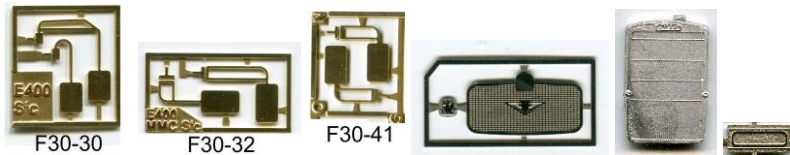

MARK HUGHES MODELS

SUPPLEMENT TO CATALOGUE DATED 1st AUGUST 2015

POSTAGE RATES

Postage rates increased again from 27th March 2017. L rate is now 65p 1st / 56p 2nd class, LL is now 98p 1st / 76p 2nd class. Kits are now £3.40 (except Metrolink now £4.50).

NEW ITEMS

Windscreen wipers, single arm. Etched brass:

F6u Optare Solo. **F6v** Enviro 200/300 (pre MMC). **F6w** Enviro 400 (incl MMC) & Wright top-mounted (double & single deck), **F6z** Mercedes Citaro**50p a pair plus L sae**

Driving mirrors. Etched brass:

F30f ECW**Pack of 3 pairs £1.20 plus L sae**
F30p Plaxton Pointer. **F30r** Plaxton Beaver 2.....**Pack of 2 pairs £1.20 plus L sae**
F30M Modern types, single-deckers.....**Pack of 3 pairs (2 styles) £2.00 plus L sae**
 Enviro 400 Classic (**F30-27** West Midlands Travel, **F30-28** Arriva, **F30-29** First, **F30-30** Stagecoach). Enviro 400 MMC (**F30-32** Stagecoach). **F30-41** Optare Solo SR.
**£1.20 per pair plus L sae**