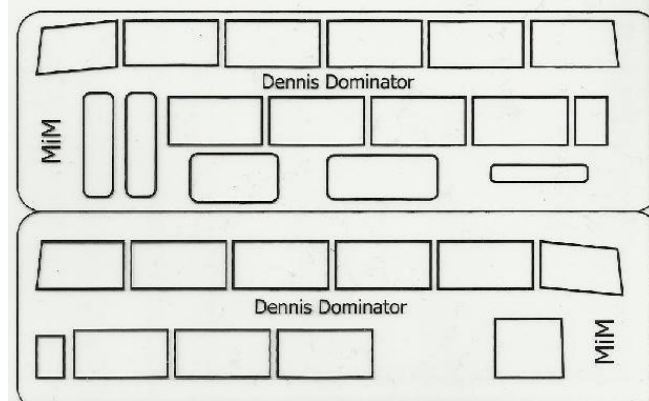

£3.00 Spare Dennis Dominator East Lancs Side Glazing

Half cab fret suit Bristol KSW £3.50

Crusader wheels £3.00

Leyland East Lancs Half cab £3.00

All MiM Bus kits comprise polyurethane resin body shells & chassis. With metal parts and printed glazing. Not suitable for children under 14 years of age. Bus kits are models not toys. Designed & made in the UK. The model bus kits in this range need building and painting.