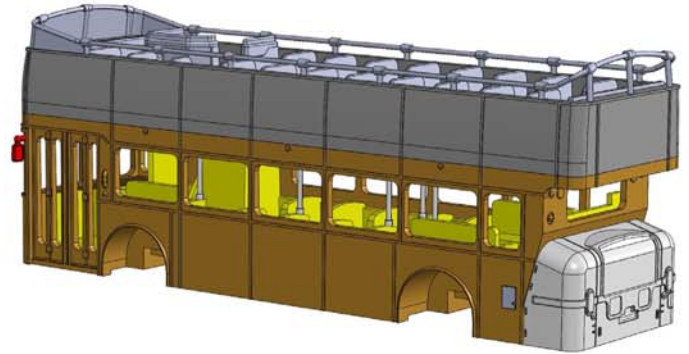

EXCLUSIVE
FIRST
EDITIONS
by Bachmann

E.F.E. new tooling 2019 Open-top Leyland Atlantean

Updated tooling from E.F.E. by Bachmann.

- New diecast upper deck
- New upper deck seating
- New panel lines and mirrors on lower deck
- New engine bustle

E.F.E. Leyland Atlantean/MCW open-top in 1/76 scale

First release expected in late 2019/early 2020
Pre-order from your model shop now.

To find your nearest retailer please visit www.bachmann.co.uk

Model • Collect • Create