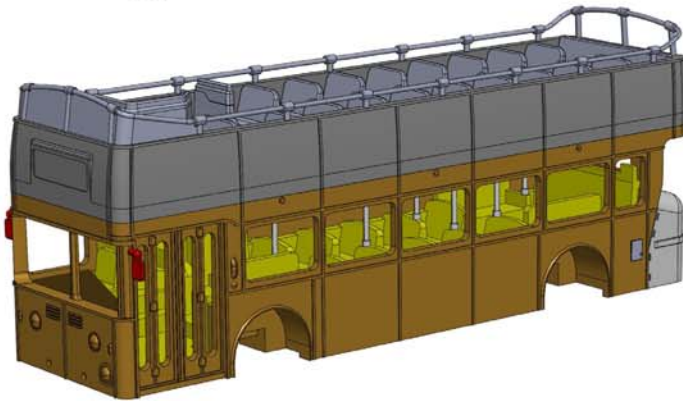

EXCLUSIVE
FIRST
EDITIONS
by Bachmann

E.F.E. new tooling 2019 Open-top Leyland Atlantean

Updated tooling from E.F.E. by Bachmann.

- New diecast upper deck
- New upper deck seating
- New panel lines and mirrors on lower deck
- New engine bustle

E.F.E. Leyland Atlantean/MCW open-top in 1/76 scale

First release expected in late 2019/early 2020
Pre-order from your model shop now.

To find your nearest retailer please visit www.bachmann.co.uk

Model • Collect • Create