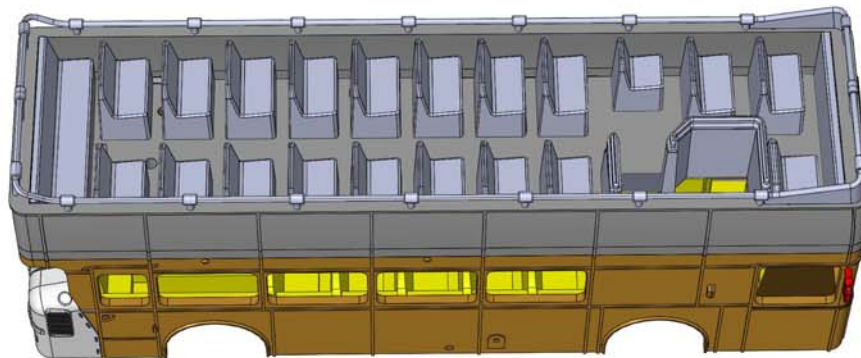

EXCLUSIVE
FIRST
EDITIONS
by Bachmann

E.F.E. new tooling 2019 Open-top Leyland Atlantean

Updated tooling from E.F.E. by Bachmann.

- New diecast upper deck
- New upper deck seating
- New panel lines and mirrors on lower deck
- New engine bustle

E.F.E. Leyland Atlantean/MCW open-top in 1/76 scale

First release expected in late 2019/early 2020
Pre-order from your model shop now.

To find your nearest retailer please visit www.bachmann.co.uk

Model • Collect • Create