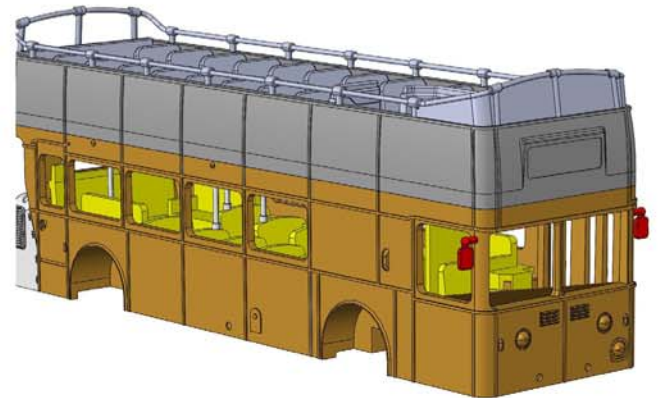

EXCLUSIVE
FIRST
EDITIONS
by Bachmann

E.F.E. new tooling 2019 Open-top Leyland Atlantean

Updated tooling from E.F.E. by Bachmann.

- New diecast upper deck
- New upper deck seating
- New panel lines and mirrors on lower deck
- New engine bustle

E.F.E. Leyland Atlantean/MCW open-top in 1/76 scale

First release expected in late 2019/early 2020
Pre-order from your model shop now.

To find your nearest retailer please visit www.bachmann.co.uk

Model • Collect • Create