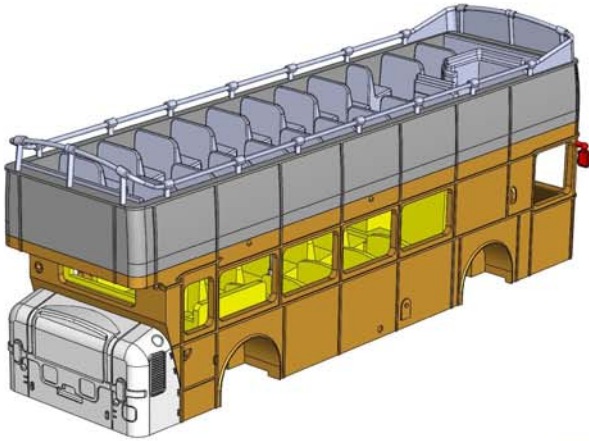

EXCLUSIVE
FIRST
EDITIONS
by Bachmann

E.F.E. new tooling 2019 Open-top Leyland Atlantean

Updated tooling from E.F.E. by Bachmann.

- New diecast upper deck
- New upper deck seating
- New panel lines and mirrors on lower deck
- New engine bustle

E.F.E. Leyland Atlantean/MCW open-top in 1/76 scale

First release expected in late 2019/early 2020
Pre-order from your model shop now.

To find your nearest retailer please visit www.bachmann.co.uk

Model • Collect • Create