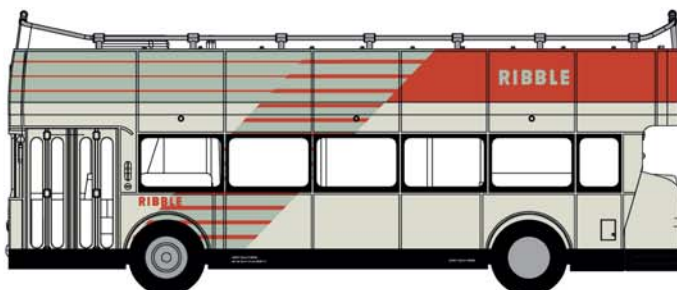

- New panel lines and mirrors on lower deck

E40602

**Leyland Atlantean/MCW
Ribble NBC 927GTA**

RRP: £34.95

Order via Bachmann retailers

First release expected in late 2019/early 2020
Pre-order from your model shop now.

To find your nearest retailer please visit www.bachmann.co.uk

Model • Collect • Create