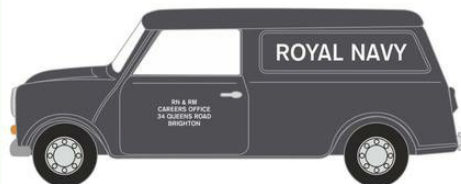

76MV032

Mini Van

Royal Navy