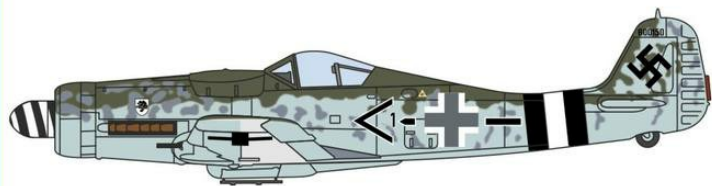

NXF005
Jaguar XF
Polaris White

NNR009
New Routemaster
Arriva/London Transport

1:43

43XK150010

Jaguar XK150 Roadster
Mist Grey

43LAN188025

Land Rover Series I 88" Canvas
AA Highland Patrol

Aviation 1:72