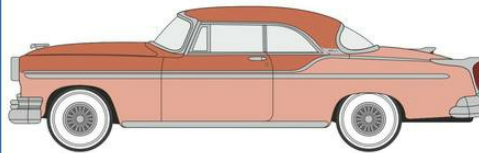

87CNY55002

1955 Chrysler New
Yorker DeLuxe Coupe St.
Regis
Desert Sand/
Canyon Tan