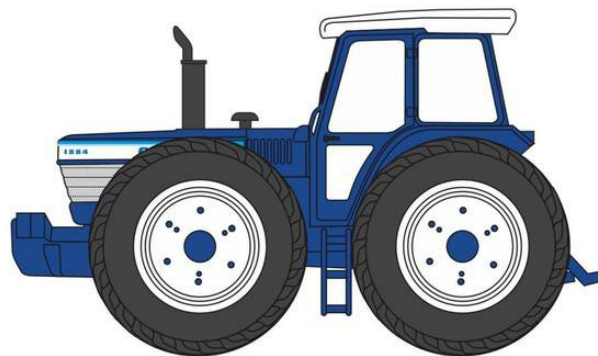

Haulage

1:76

76F88001 Volvo F88 Tipper Russell of Bathgate

NEW TOOLING

76DE002 Veolia Dennis Eagle Olympus Refuse Truck

Agriculture 1:76

76FCT001

Blue Ford County Tractor