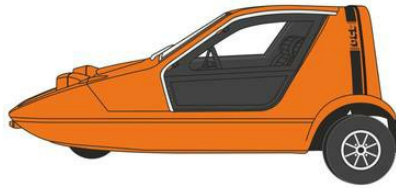

76FCT001

Blue Ford County Tractor

76BUG001

Bond Bug Orange

NEW TOOLING